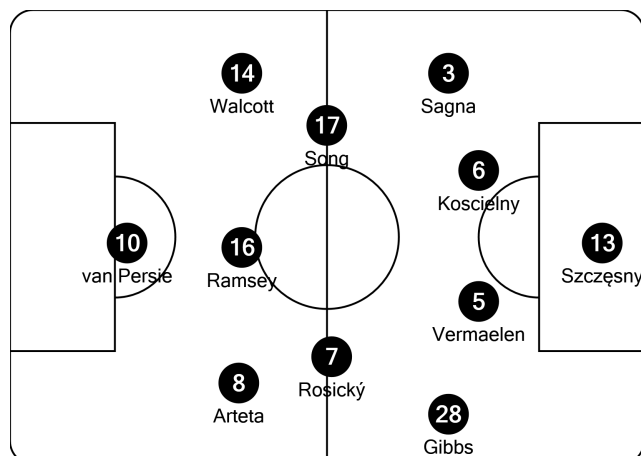

- 21 Łukasz Fabiański (GK)
- 12 Thierry Henry
- 15 Alex Oxlade-Chamberlain
- 20 Johan Djourou
- 23 Andrey Arshavin
- 30 Yossi Benayoun
- 39 Francis Coquelin

Coach:
Arsène Wenger

Assistant referees:
Gabor Eros (HUN)
György Ring (HUN)
Additional assistant referees:
Istvan Vad (HUN)
Mihaly Fabian (HUN)

Weather Conditions: Clear Night / Temperature: 3°C / Humidity: 90%

(C) Captain (GK) Goalkeeper (*) Missed next match if booked

19:51:18 CET
15 Feb 2012