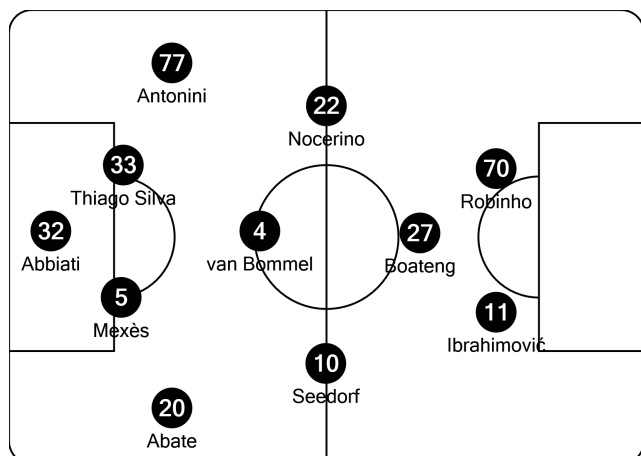

Tactical Line-ups  
First Knock-out Round 1st leg - Wednesday 15 February 2012  
Stadio Giuseppe Meazza - Milan

**AC Milan**

- 32 Christian Abbiati (GK)
- 4(\*) Mark van Bommel
- 5 Philippe Mexès
- (C) 10 Clarence Seedorf
- 11 Zlatan Ibrahimović
- 20 Ignazio Abate
- 22 Antonio Nocerino
- 27 Kevin-Prince Boateng
- 33 Thiago Silva
- 70 Robinho
- 77 Luca Antonini

- 1 Marco Amelia (GK)
- 7 Pato
- 13 Alessandro Nesta
- 23(\*) Massimo Ambrosini
- 25 Daniele Bonera
- 28 Urby Emanuelson
- 92 Stephan El Shaarawy

Coach:  
Massimiliano Allegri

Referee:  
Viktor Kassai (HUN)  
Fourth official:  
Tamás Bogнар (HUN)  
UEFA delegate:  
Jacques Antenen (SUI)