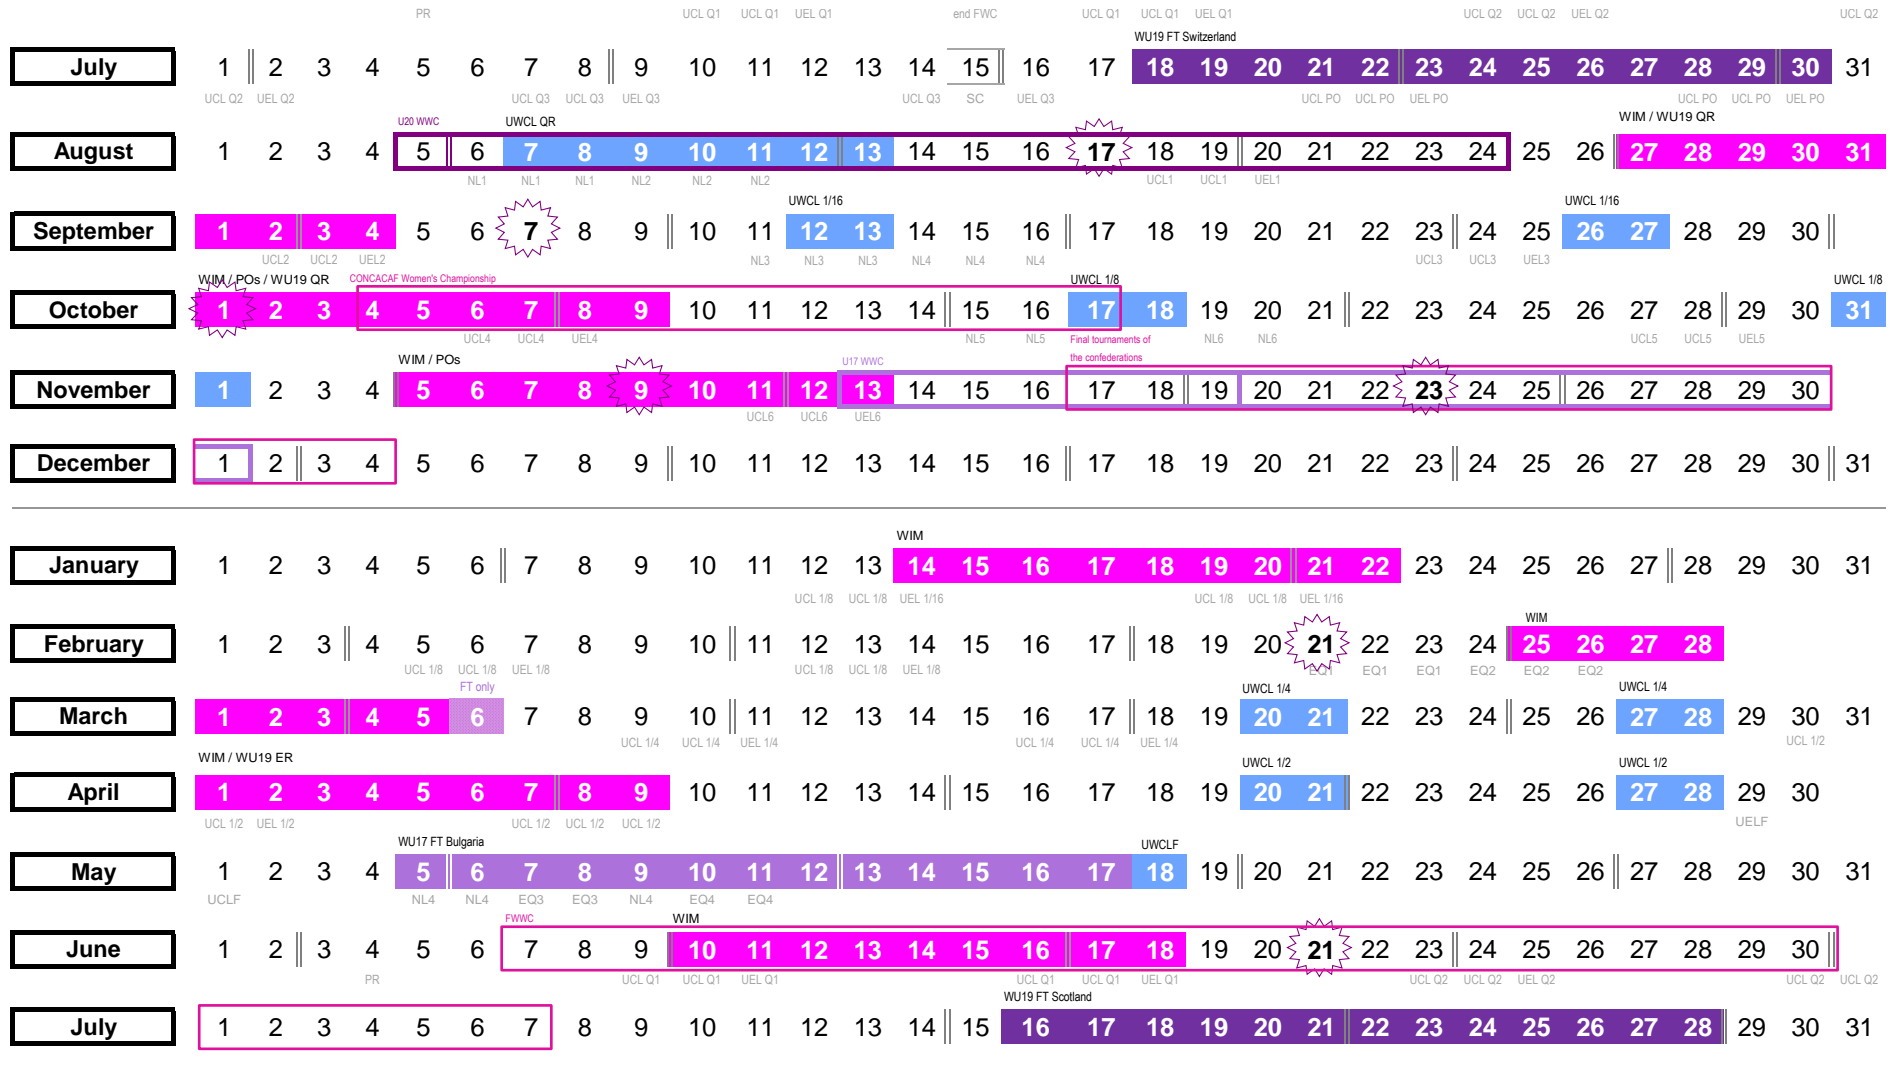

UEFA Women's Match Calendar

MATCH DATES 2018/2019

|| Start of week: **Sat Sun** || Mon

- FIFA women's international windows (WIM)
- UEFA WU17 FT
- UEFA WU19 FT
- UWCL matches

- FIFA U20 WWC France 5-24 August 2018
 - FIFA U17 WWC Uruguay 13 Nov-1 Dec 2018
 - FIFA WWC France 7 June-7 July 2019
- men's match dates

Draws (dates subject to change)

- 17.08 UWCL draw round of 32
- 7.09 WWC EQ PO draw
- 1.10 UWCL draw round of 16
- 9.11 UWCL draw quarter-finals, semi-finals
- 23.11 WU19 and WU17 draws QRs, ERs
- 21.02 WE2021 GS draw
- 21.06 UWCL draw qualifying round