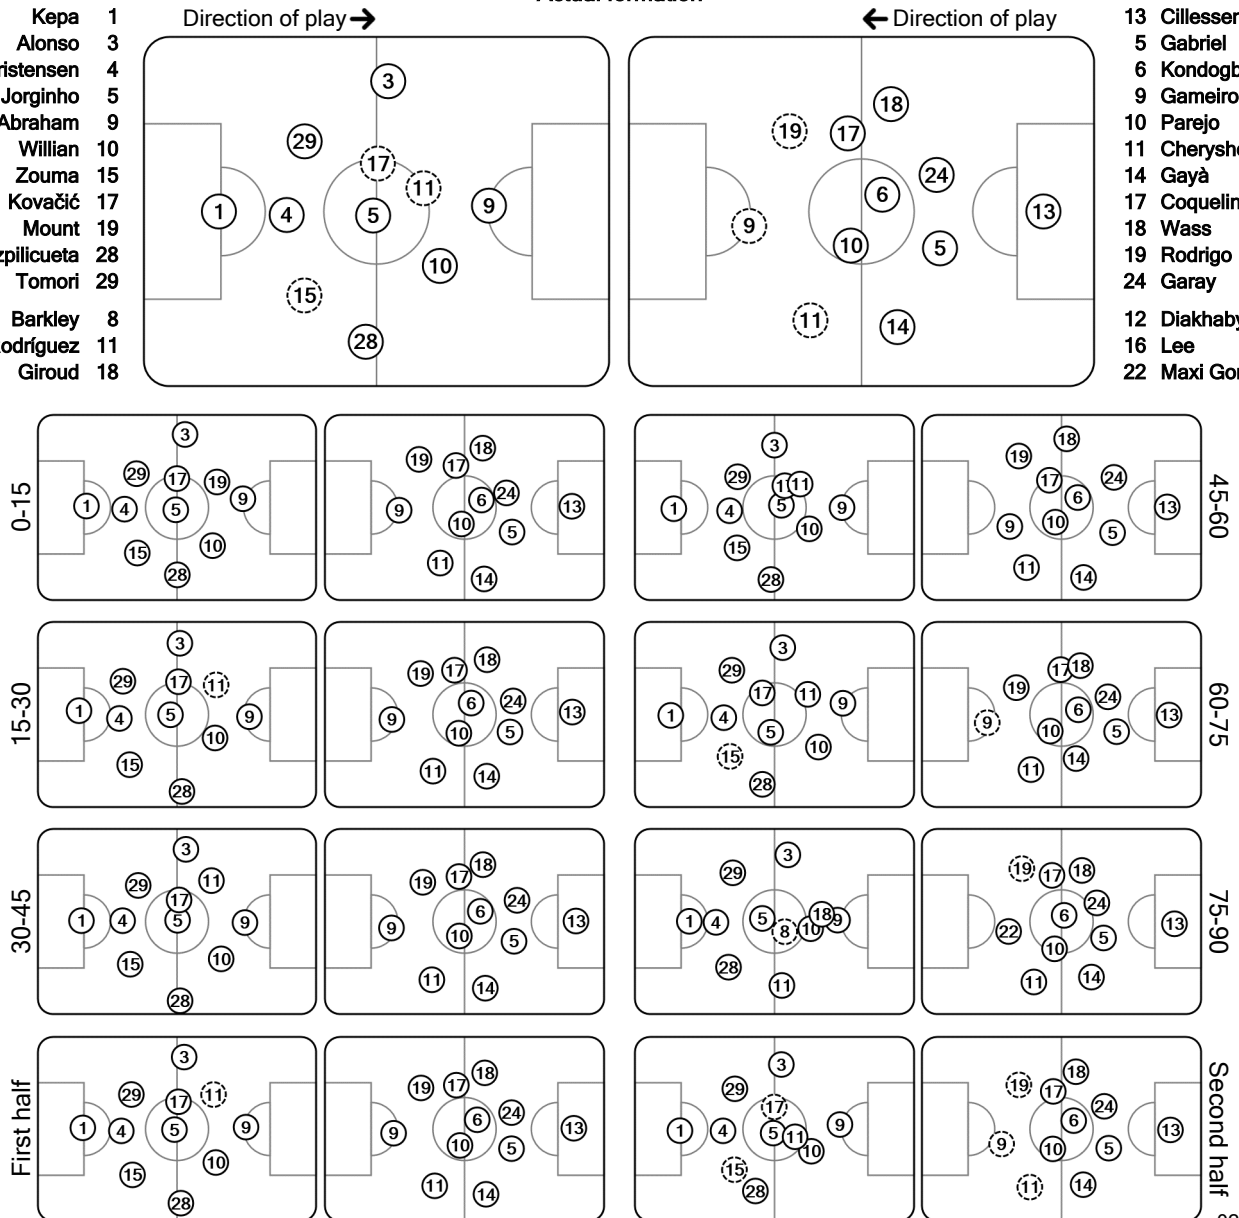

UEFA
CHAMPIONS
LEAGUE

Tactical Line-ups: full time

Matchday 1 - Tuesday 17 September 2019

Group H - Stamford Bridge - London

Chelsea FC

0 - 1

Valencia CF

16' (in) 11 Pedro Rodríguez / (out) 19 Mount
73' (in) 18 Giroud / (out) 15 Zouma
80' (in) 8 Barkley / (out) 17 Kovačić

70' (in) 22 Maxi Gomez / (out) 9 Gameiro
90' (in) 16 Lee / (out) 19 Rodrigo
90+2' (in) 12 Diakhaby / (out) 11 Cheryshev

Total time played: 96'29"
56% - 33'10" Ball possession 44% - 25'38"

Actual formation

- Kepa 1
- Alonso 3
- Christensen 4
- Jorginho 5
- Abraham 9
- Willian 10
- Zouma 15
- Kovačić 17
- Mount 19
- Azpilicueta 28
- Tomori 29
- Barkley 8
- Pedro Rodríguez 11
- Giroud 18

- 13 Cillessen
- 5 Gabriel
- 6 Kondogbia
- 9 Gameiro
- 10 Parejo
- 11 Cheryshev
- 14 Gayà
- 17 Coquelin
- 18 Wass
- 19 Rodrigo
- 24 Garay
- 12 Diakhaby
- 16 Lee
- 22 Maxi Gomez