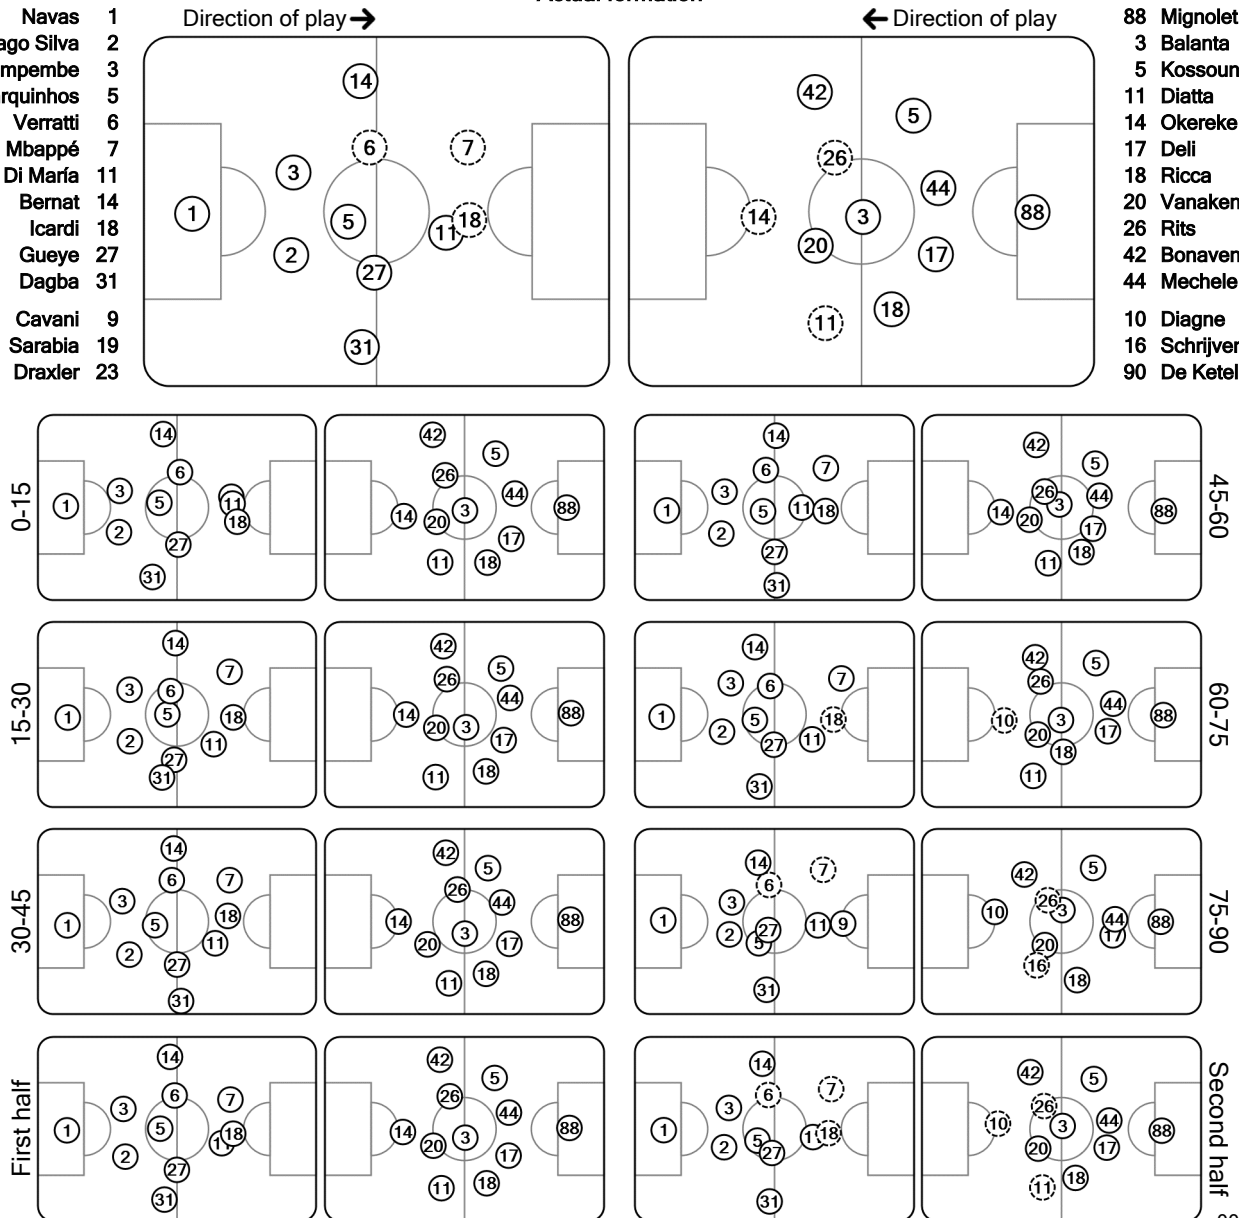

UEFA CHAMPIONS LEAGUE

Tactical Line-ups: full time

Matchday 4 - Wednesday 6 November 2019

Group A - Parc des Princes - Paris

Paris Saint-Germain

1 - 0

Club Brugge

72' (in) 9 Cavani / (out) 18 Icardi
83' (in) 23 Draxler / (out) 7 Mbappé
90' (in) 19 Sarabia / (out) 6 Verratti

66' (in) 10 Diagne / (out) 14 Okereke
77' (in) 16 Schrijvers / (out) 11 Diatta
86' (in) 90 De Ketelaere / (out) 26 Rits

Total time played: 96'10"
62% - 39'17" Ball possession 38% - 23'52"

Actual formation

- Navas 1
- Thiago Silva 2
- Kimpembe 3
- Marquinhos 5
- Verratti 6
- Mbappé 7
- Di María 11
- Bernat 14
- Icardi 18
- Gueye 27
- Dagba 31
- Cavani 9
- Sarabia 19
- Draxler 23

- 88 Mignolet
- 3 Balanta
- 5 Kossounou
- 11 Diatta
- 14 Okereke
- 17 Deli
- 18 Ricca
- 20 Vanaken
- 26 Rits
- 42 Bonaventure
- 44 Mechele
- 10 Diagne
- 16 Schrijvers
- 90 De Ketelaere

Did not play the entire match Substitution Sent off

00:19:33CET
07 Nov 2019