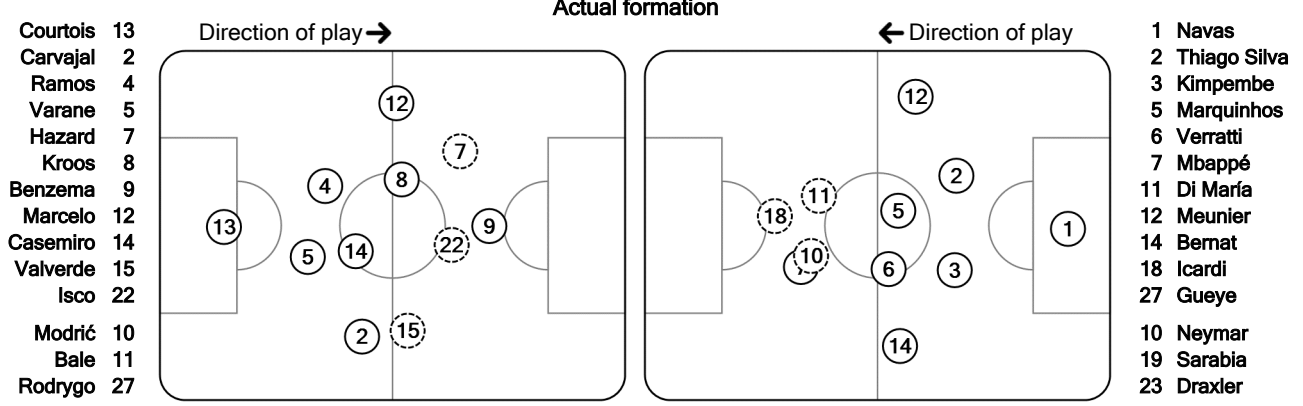

UEFA CHAMPIONS LEAGUE

Tactical Line-ups: full time

Matchday 5 - Tuesday 26 November 2019

Group A - Estadio Santiago Bernabéu - Madrid

Real Madrid CF 2 - 2 Paris Saint-Germain

68' (in) 11 Bale / (out) 7 Hazard  
76' (in) 10 Modrić / (out) 15 Valverde  
82' (in) 27 Rodrygo / (out) 22 Isco

46' (in) 10 Neymar / (out) 27 Gueye  
75' (in) 19 Sarabia / (out) 18 Icardi  
75' (in) 23 Draxler / (out) 11 Di María

Total time played: 97'15"  
52% - 34'21" Ball possession 48% - 32'10"

Did not play the entire match Substitution Sent off