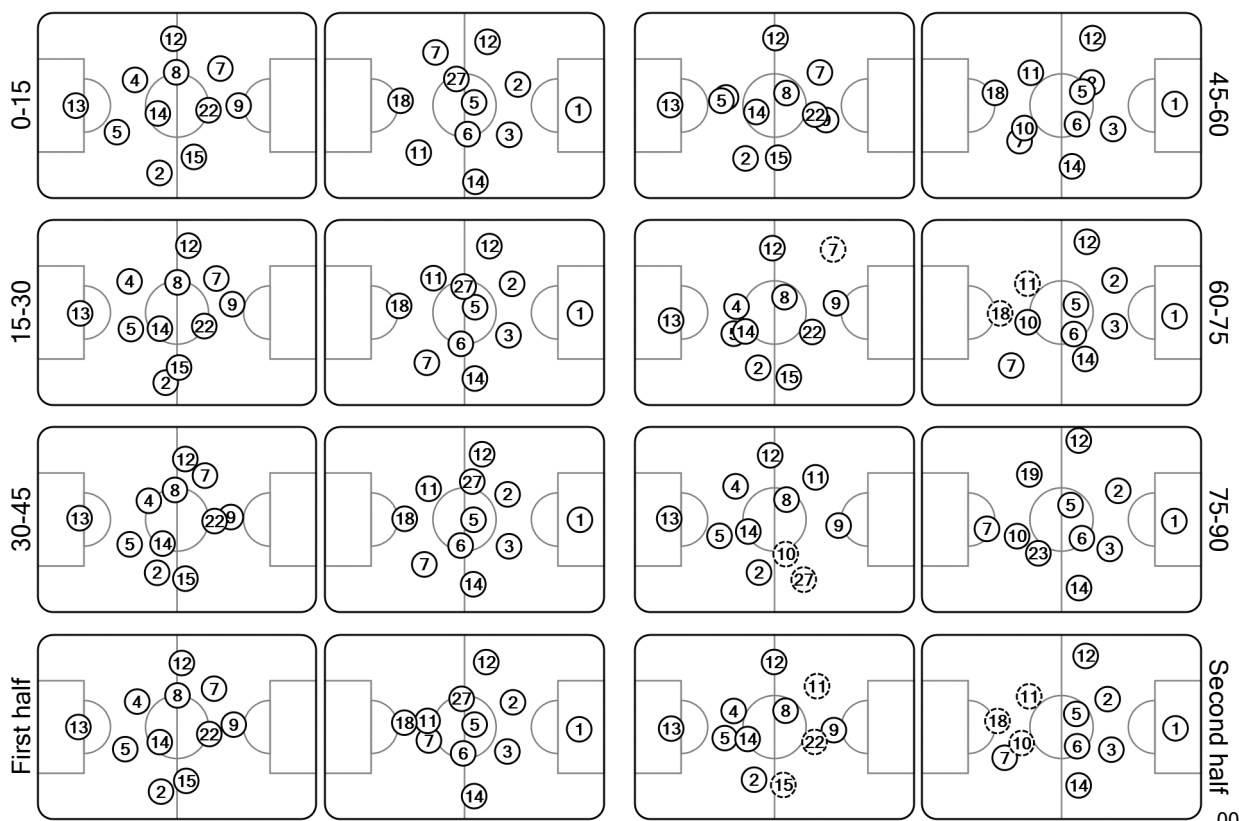

UEFA CHAMPIONS LEAGUE

Tactical Line-ups: full time

Matchday 5 - Tuesday 26 November 2019

Group A - Estadio Santiago Bernabéu - Madrid

Real Madrid CF 2 - 2 Paris Saint-Germain

68' (in) 11 Bale / (out) 7 Hazard  
76' (in) 10 Modrić / (out) 15 Valverde  
82' (in) 27 Rodrygo / (out) 22 Isco

46' (in) 10 Neymar / (out) 27 Gueye  
75' (in) 19 Sarabia / (out) 18 Icardi  
75' (in) 23 Draxler / (out) 11 Di María

Total time played: 97'15"  
52% - 34'21" Ball possession 48% - 32'10"

Did not play the entire match Substitution Sent off