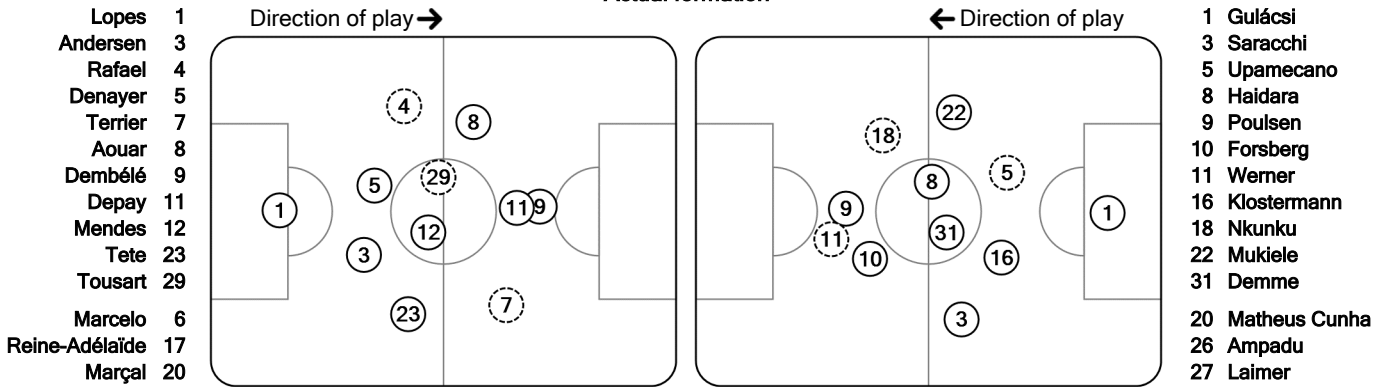

UEFA CHAMPIONS LEAGUE

Tactical Line-ups: full time

Matchday 6 - Tuesday 10 December 2019

Group G - OL Stadium - Décines

Olympique Lyonnais

2 - 2

RB Leipzig

64' (in) 17 Reine-Adélaïde / (out) 29 Tousart  
73' (in) 20 Marçal / (out) 4 Rafael  
87' (in) 6 Marcelo / (out) 7 Terrier

55' (in) 20 Matheus Cunha / (out) 11 Werner  
55' (in) 26 Ampadu / (out) 5 Upamecano  
75' (in) 27 Laimer / (out) 18 Nkunku

Total time played: 98'15"  
48% - 28'15" Ball possession 52% - 30'27"

Actual formation