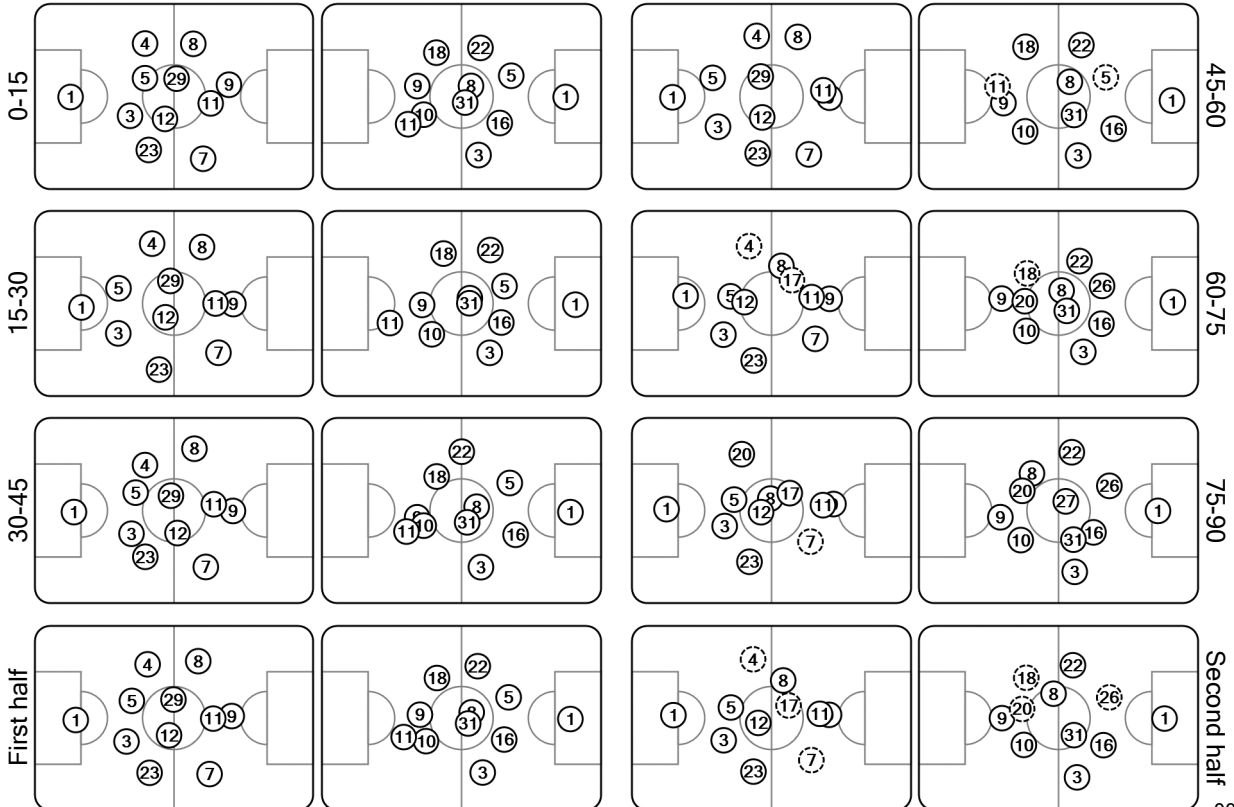

UEFA CHAMPIONS LEAGUE

Tactical Line-ups: full time

Matchday 6 - Tuesday 10 December 2019

Group G - OL Stadium - Décines

Olympique Lyonnais

2 - 2

RB Leipzig

64' (in) 17 Reine-Adélaïde / (out) 29 Tousart  
73' (in) 20 Marçal / (out) 4 Rafael  
87' (in) 6 Marcelo / (out) 7 Terrier

55' (in) 20 Matheus Cunha / (out) 11 Werner  
55' (in) 26 Ampadu / (out) 5 Upamecano  
75' (in) 27 Laimer / (out) 18 Nkunku

Total time played: 98'15"  
48% - 28'15" Ball possession 52% - 30'27"

Actual formation