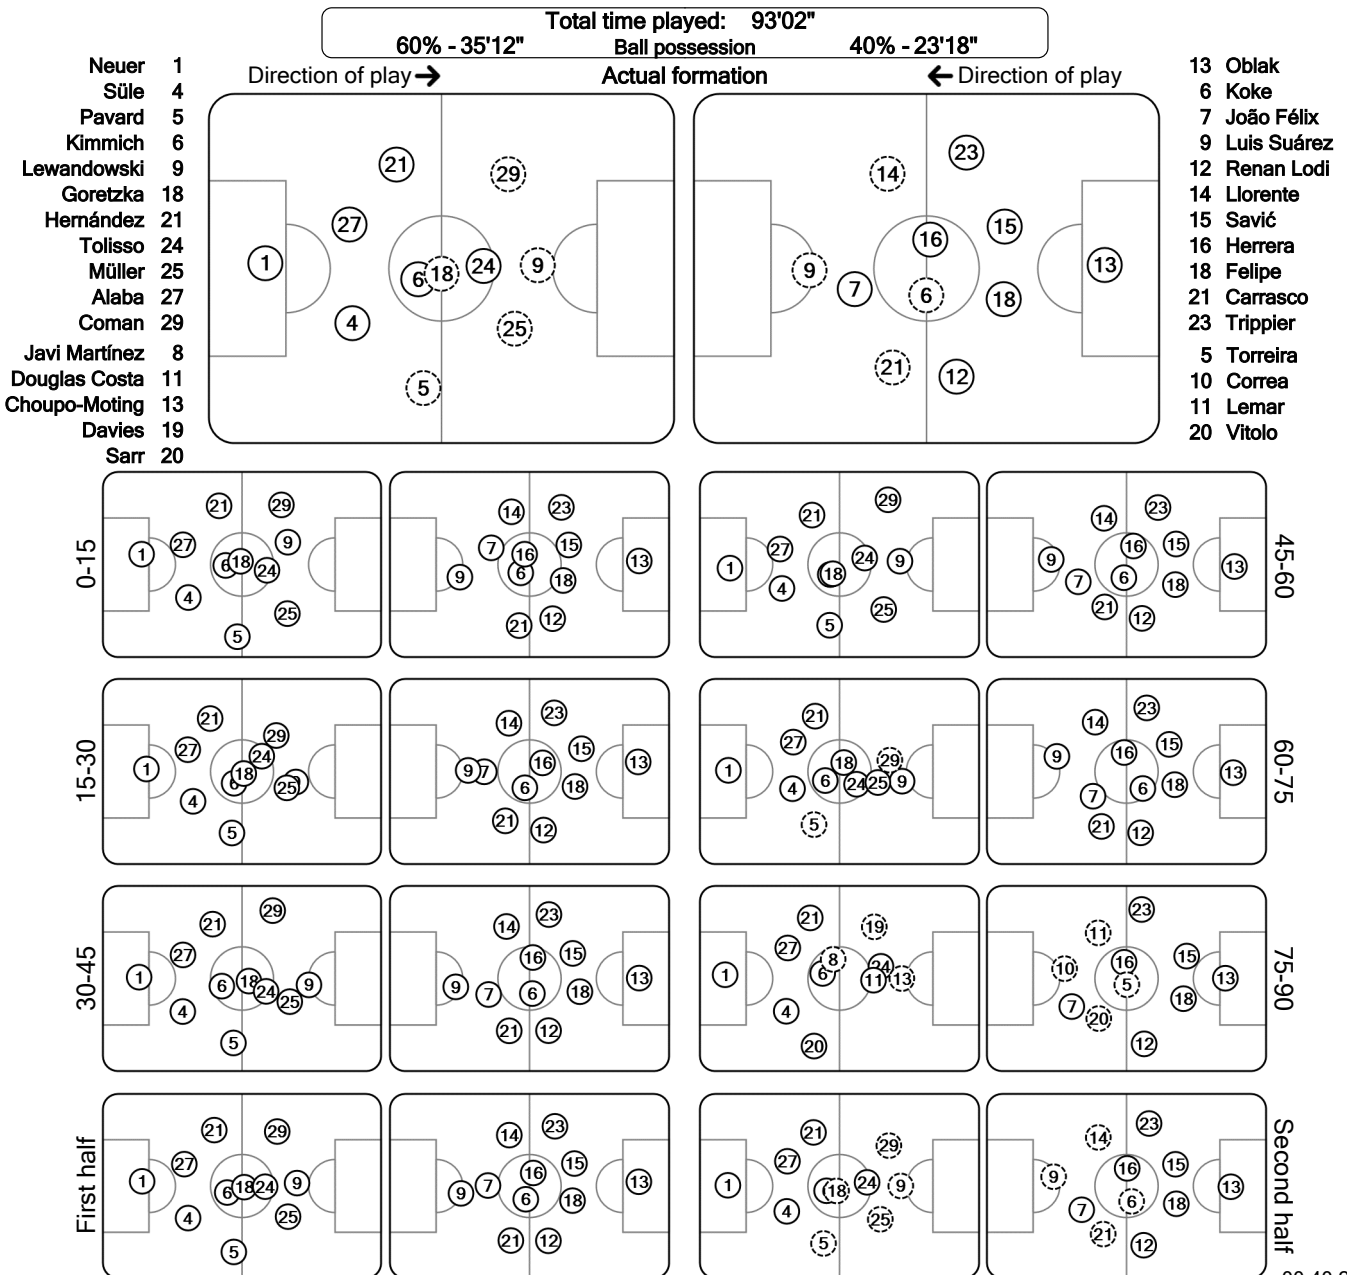

UEFA CHAMPIONS LEAGUE

Tactical Line-ups: full time

Matchday 1 - Wednesday 21 October 2020

GROUP A - Fußball Arena München - Munich

FC Bayern München

4 - 0

Club Atlético de Madrid

72' (in) 11 Douglas Costa / (out) 29 Coman
72' (in) 20 Sarr / (out) 5 Pavard
83' (in) 13 Choupo-Moting / (out) 9 Lewandowski
83' (in) 19 Davies / (out) 25 Müller
83' (in) 8 Javi Martínez / (out) 18 Goretzka

76' (in) 10 Correa / (out) 9 L. Suárez
76' (in) 20 Vito / (out) 21 Carrasco
79' (in) 11 Lemar / (out) 14 Llorente
79' (in) 5 Torreira / (out) 6 Koke

00:40:26CET
22 Oct 2020