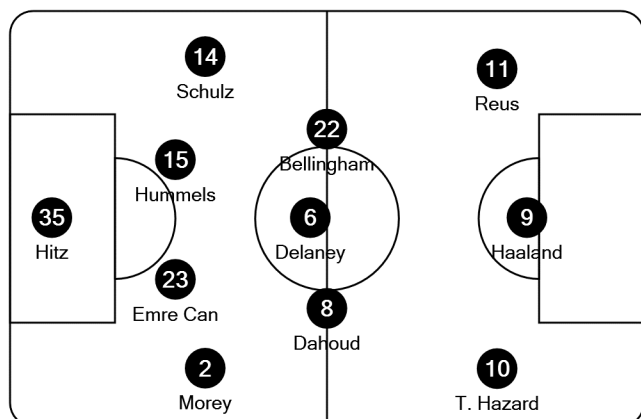

UEFA
CHAMPIONS
LEAGUE

Tactical Line-ups

Round of 16 2nd leg - Tuesday 9 March 2021

BVB Stadion Dortmund

Borussia Dortmund

3 1st leg **2**

Sevilla FC

- 35 Marwin Hitz (GK)
- 2 Mateu Morey
- 6 Thomas Delaney
- 8 Mahmoud Dahoud
- 9 Erling Haaland
- 10 Thorgan Hazard
- 11 Marco Reus (C)
- 14 Nico Schulz
- 15 Mats Hummels
- 22 Jude Bellingham
- 23 Emre Can

- 13 Yassine Bounou (GK)
- 5 Lucas Ocampos
- 7 Suso
- 8 Joan Jordán
- 12 Jules Koundé
- 14* Óscar Rodríguez
- 15 Youssef En-Nesyri
- 16 Jesús Navas (C)
- 19* Marcos Acuña
- 20 Diego Carlos
- 25 Fernando