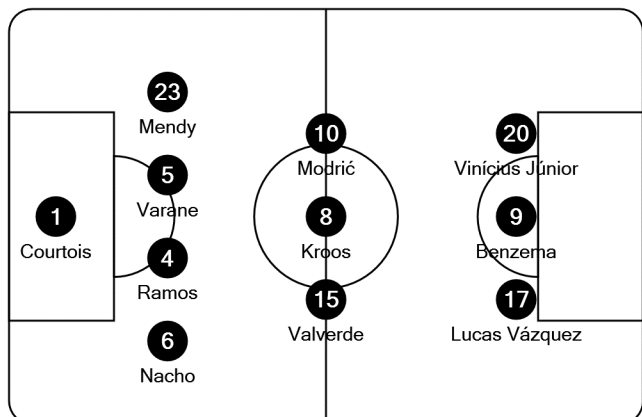

UEFA
CHAMPIONS
LEAGUE

Tactical Line-ups

Round of 16 2nd leg - Tuesday 16 March 2021

Estadio Alfredo Di Stefano - Madrid

Real Madrid CF

1 1st leg **0**

Atalanta BC

- 1 Thibaut Courtois (GK)
- 4 Sergio Ramos (C)
- 5 Raphaël Varane
- 6 Nacho
- 8 Toni Kroos
- 9 Karim Benzema
- 10 Luka Modrić
- 15 Federico Valverde
- 17 Lucas Vázquez
- 20 Vinícius Júnior
- 23* Ferland Mendy

- 13 Andriy Lunin (GK)
- 26 Diego Altube (GK)
- 3 Éder Militão
- 11 Marco Asensio
- 12 Marcelo
- 22 Isco
- 25 Rodrygo
- 34 Hugo Duro

Coach:

Zinedine Zidane

Referee: Danny Makkellie (NED)

Fourth official: Allard Lindhout (NED)