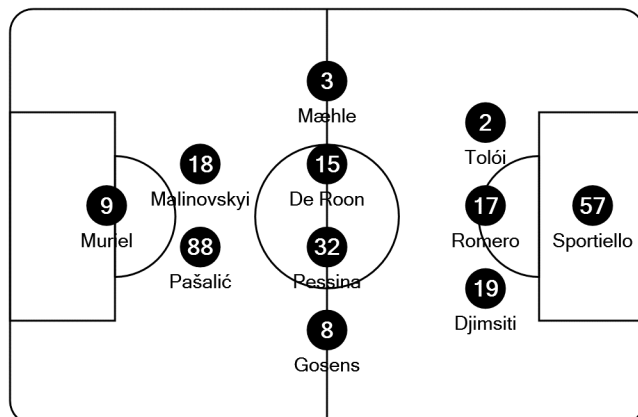

- 31 Francesco Rossi (GK)
- 95 Pierluigi Gollini (GK)
- 6 José Luis Palomino
- 7 Sam Lammers
- 13 Mattia Caldara
- 40 Matteo Ruggeri
- 41 Davide Ghislandi
- 59 Aleksei Miranchuk
- 72 Josip Iličić
- 91 Duván Zapata

Coach:

Gian Piero Gasperini

Assistant referees: Hessel Steegstra (NED)

Mario Diks (NED)

VAR: Kevin Blom (NED)

Assistant VAR: Jochem Kamphuis (NED)

Weather conditions: Clear Night / Temperature: 12°C / Humidity: 51%

(C) Captain

(GK) Goalkeeper

(* Misses next match if booked)

19:49:50 CET
16 Mar 2021