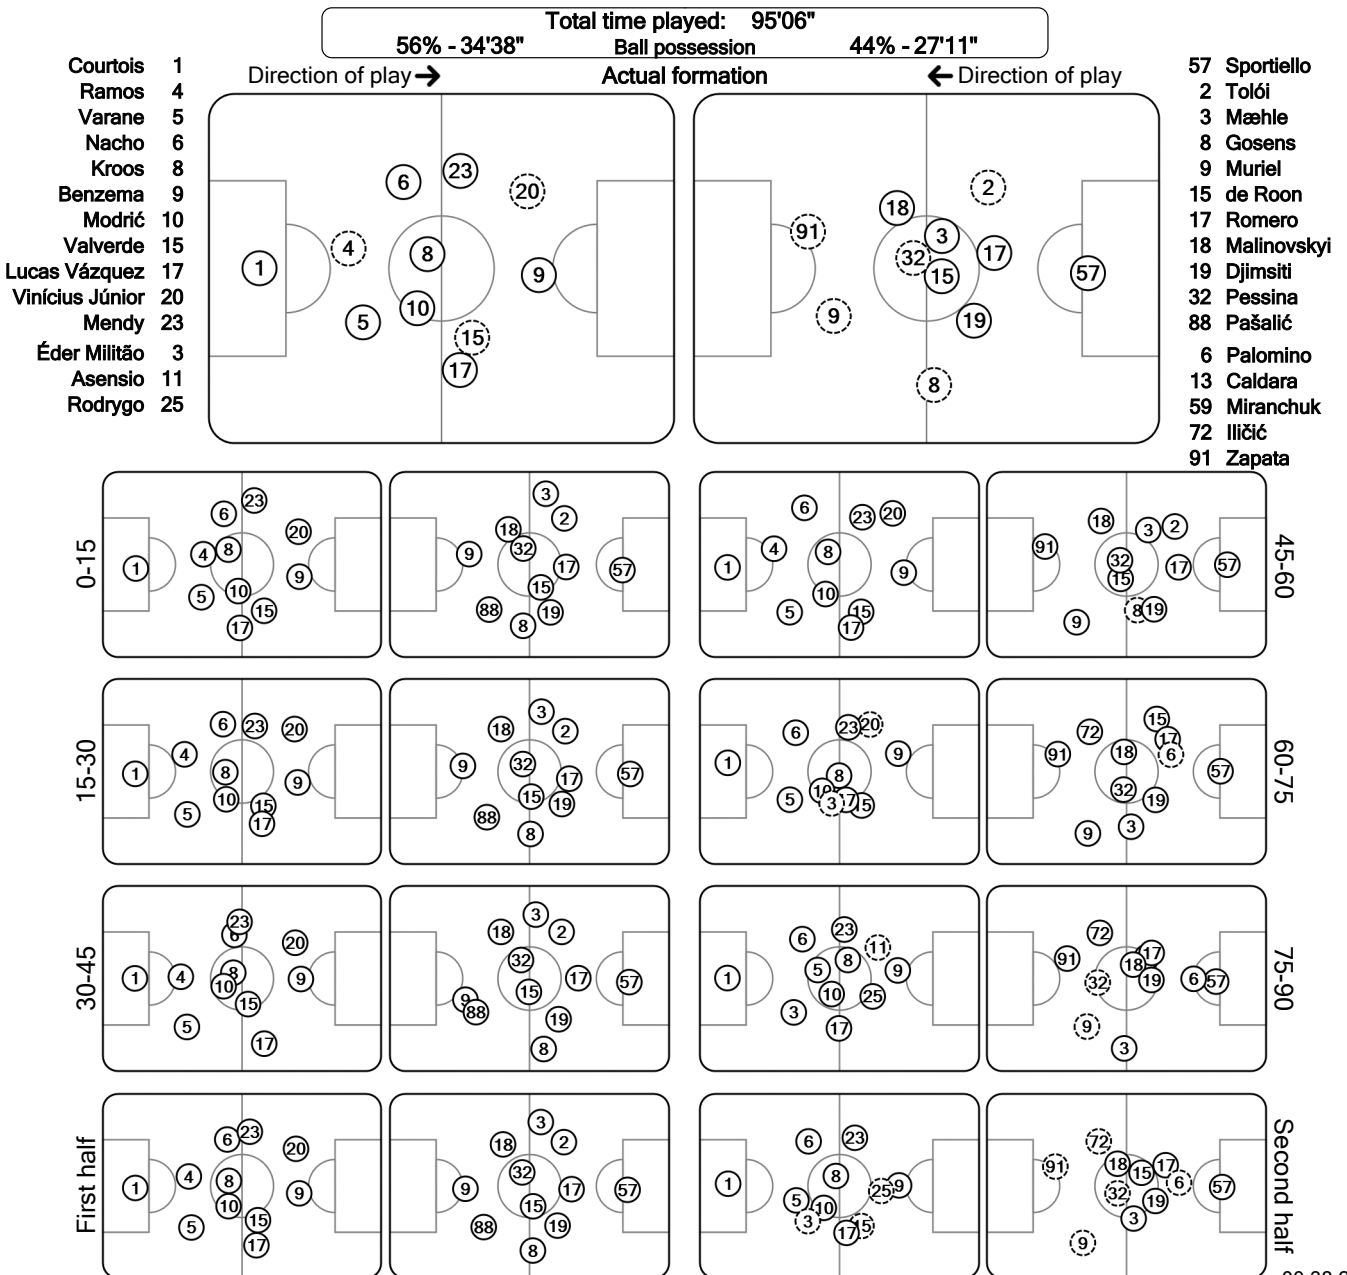

UEFA CHAMPIONS LEAGUE

Tactical Line-ups: full time

Round of 16 2nd leg - Tuesday 16 March 2021

Estadio Alfredo Di Stefano - Madrid

Real Madrid CF

3 - 1

Atalanta BC

Real Madrid CF win 4 - 1 on aggregate

64' (in) 3 Éder Militão / (out) 4 Ramos
69' (in) 25 Rodrygo / (out) 20 Vinicius Júnior
82' (in) 11 Asensio / (out) 15 Valverde

46' (in) 91 Zapata / (out) 88 Pašalić
57' (in) 72 Iličić / (out) 8 Gosens
61' (in) 6 Palomino / (out) 2 Tolói
84' (in) 13 Caldara / (out) 32 Pessina
84' (in) 59 Aleksei Miranchuk / (out) 9 Muriel