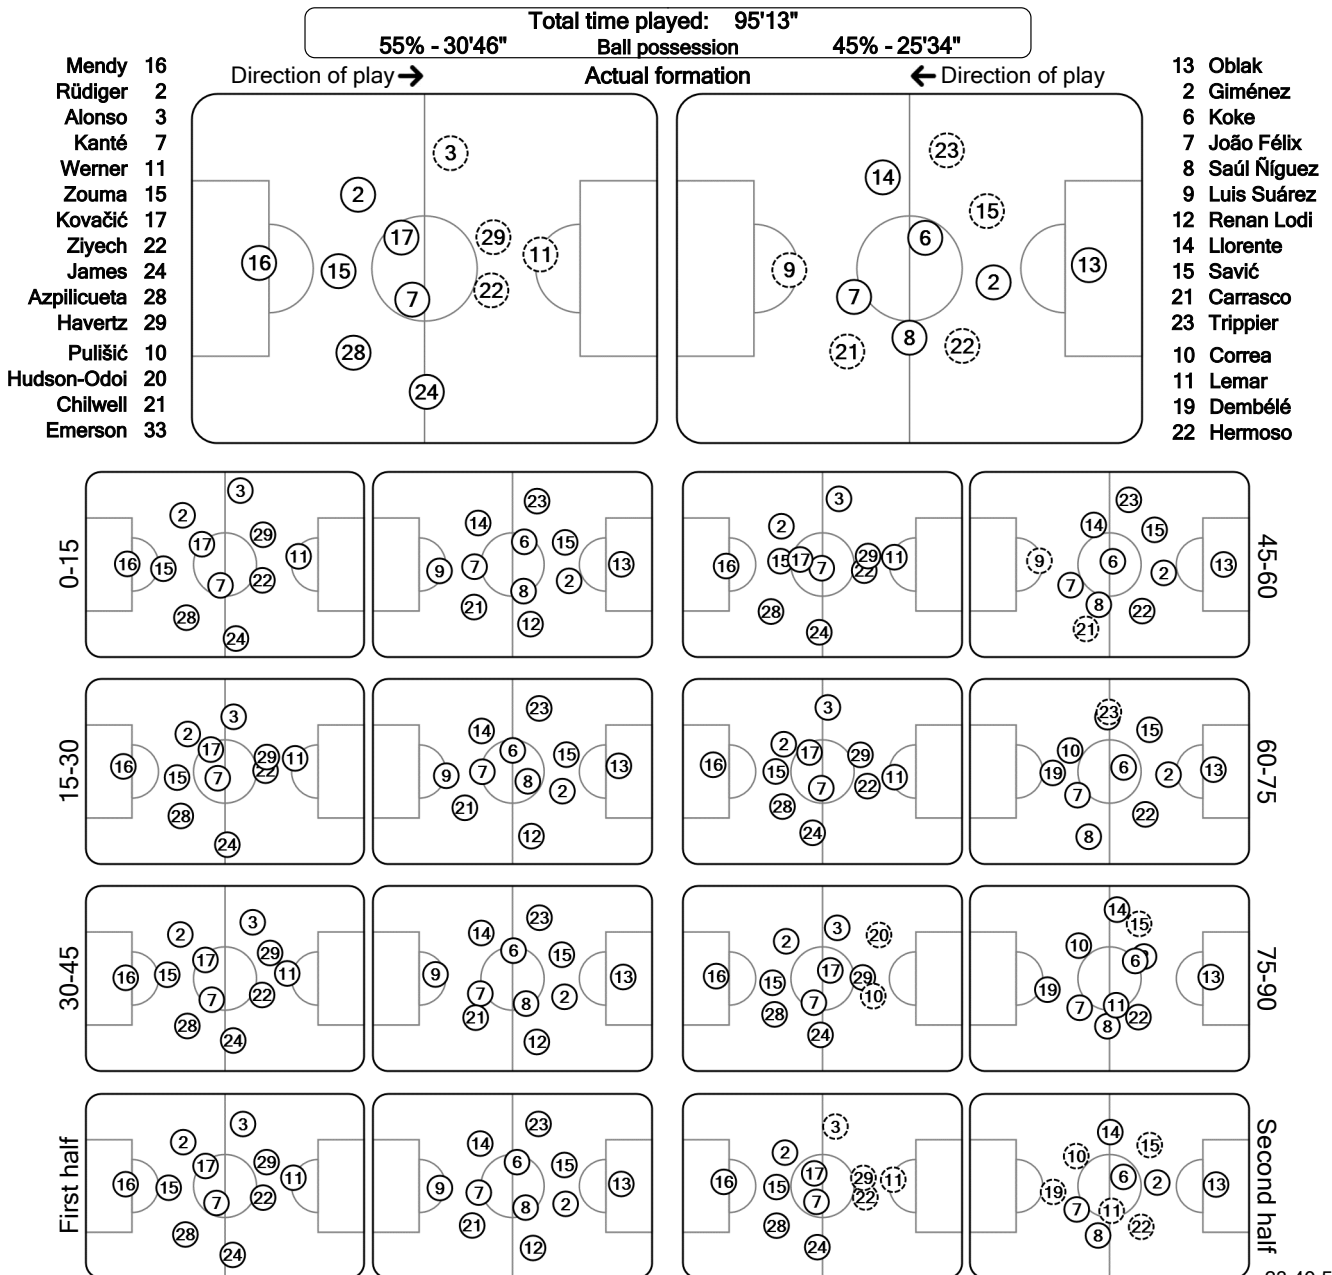

UEFA CHAMPIONS LEAGUE

Tactical Line-ups: full time

Round of 16 2nd leg - Wednesday 17 March 2021

Stamford Bridge - London

Chelsea FC

2 - 0

Club Atlético de Madrid

Chelsea FC win 3 - 0 on aggregate

77' (in) 10 Pulišić / (out) 22 Ziyech
83' (in) 20 Hudson-Odoi / (out) 11 Werner
90+3' (in) 33 Emerson / (out) 29 Havertz
90+3' (in) 21 Chilwell / (out) 3 Alonso

46' (in) 22 Hermoso / (out) 12 Renan Lodi
53' (in) 19 Dembélé / (out) 21 Carrasco
59' (in) 10 Correa / (out) 9 L. Suárez
69' (in) 11 Lemar / (out) 23 Trippier
82' (R) 15 Stefan Savić