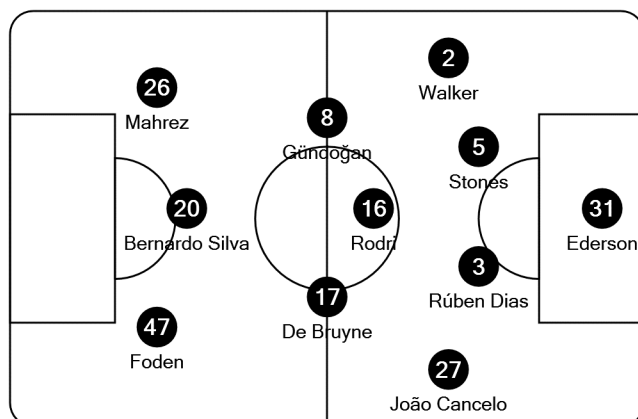

Coach:

Mauricio Pochettino

Referee: Felix Brych (GER)

Fourth official: Daniel Siebert (GER)

UEFA delegate: David McDowell (SVN)

Manchester City FC

- 31 Ederson (GK)
- 2 Kyle Walker
- 3 Rúben Dias
- 5 John Stones
- 8 İlkay Gündoğan
- 16 Rodri
- 17 Kevin De Bruyne (C)
- 20 Bernardo Silva
- 26 Riyad Mahrez
- 27 João Cancelo
- 47 Phil Foden

- 13 Zack Steffen (GK)
- 85 James Trafford (GK)
- 6 Nathan Aké
- 7 Raheem Sterling
- 9 Gabriel Jesus
- 10 Sergio Agüero
- 11 Oleksandr Zinchenko
- 14 Aymeric Laporte
- 21 Ferran Torres
- 22 Benjamin Mendy
- 25 Fernandinho
- 50 Eric García