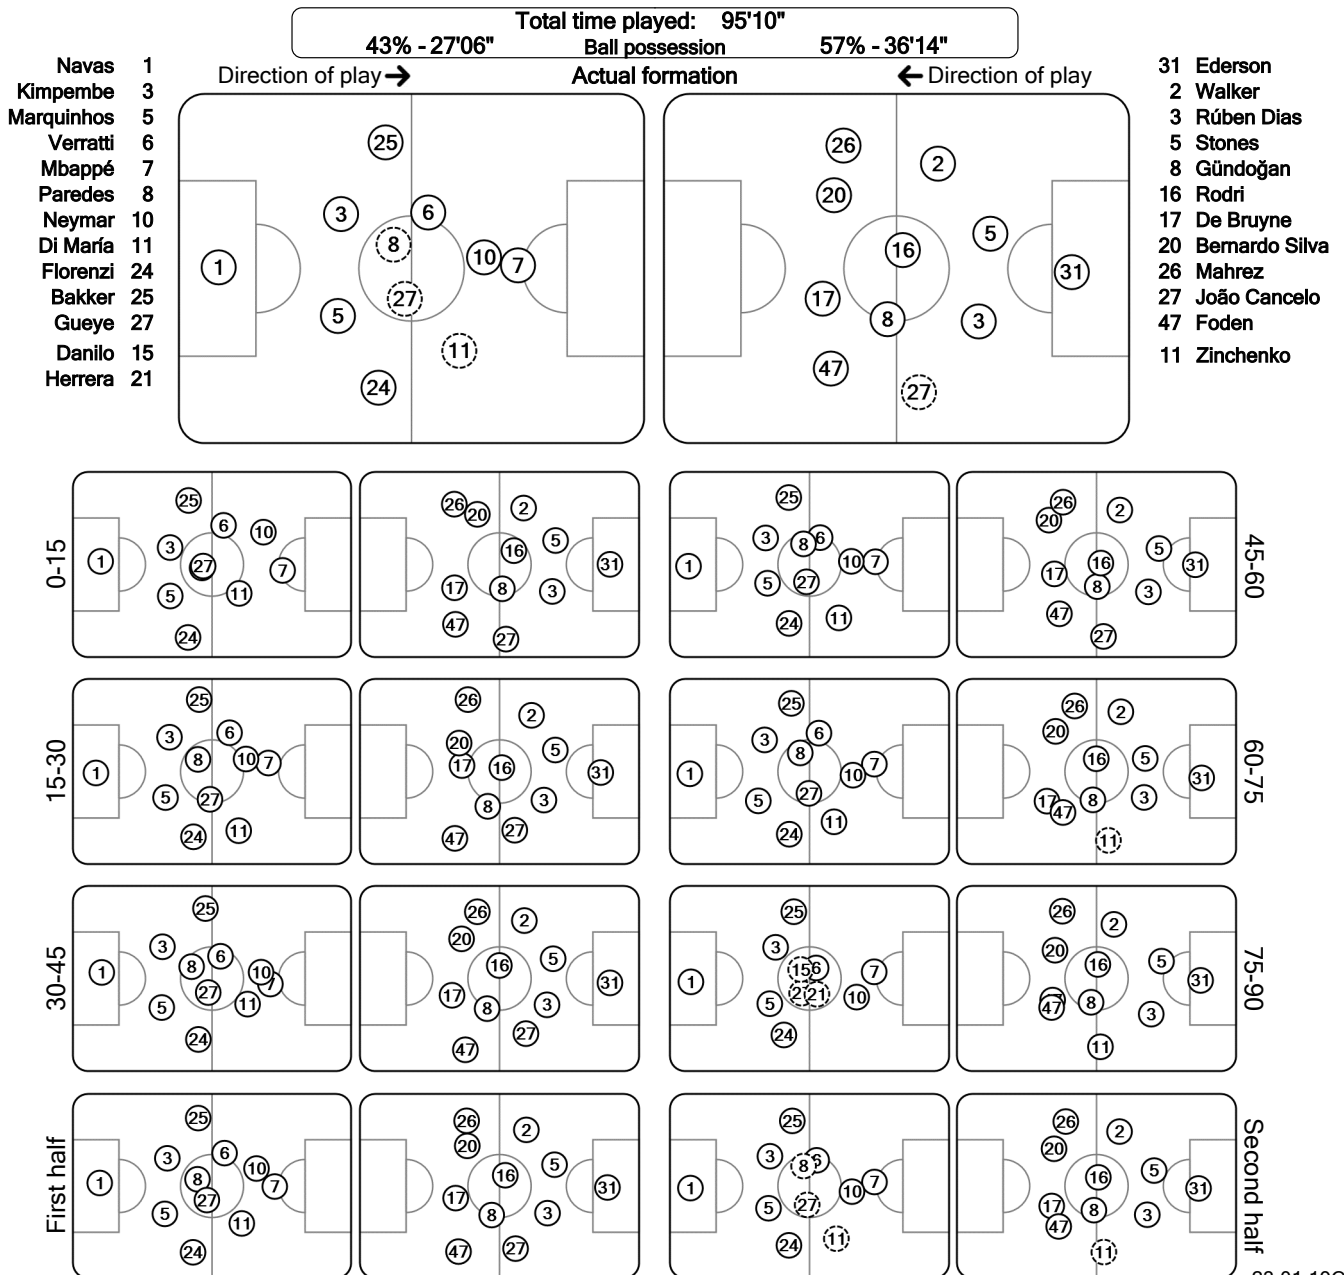

UEFA CHAMPIONS LEAGUE

Tactical Line-ups: full time

Semi-finals 1st leg - Wednesday 28 April 2021

Parc des Princes - Paris

Paris Saint-Germain

1 - 2

Manchester City FC

77' (R) 27 Idrissa Gueye
80' (S) (in) 15 Danilo / (out) 11 Di María
83' (S) (in) 21 Herrera / (out) 8 Paredes

61' (S) (in) 11 Zinchenko / (out) 27 João Cancelo

○ Did not play the entire match (S) Substitution (R) Sent off

23:01:19CET
30 Apr 2021