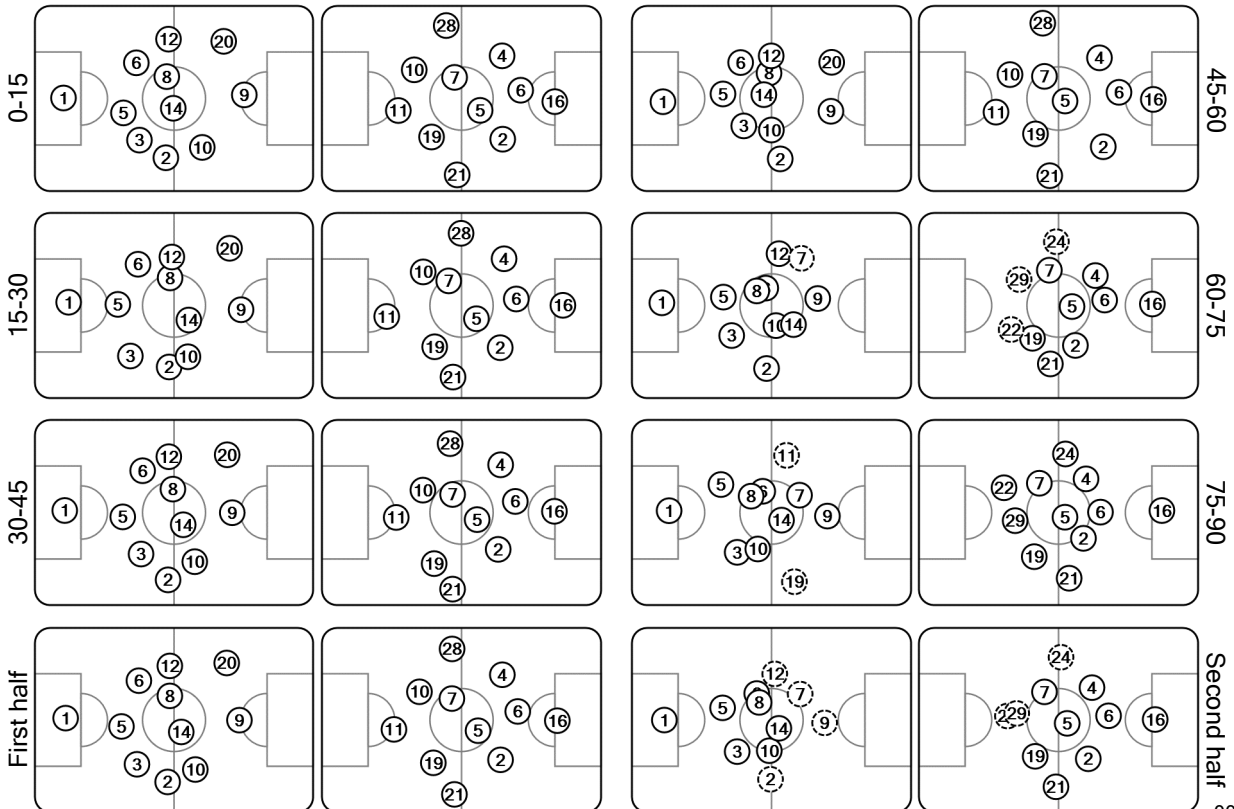

UEFA CHAMPIONS LEAGUE

Tactical Line-ups: full time

Semi-finals 1st leg - Tuesday 27 April 2021

Estadio Alfredo Di Stefano - Madrid

Real Madrid CF 1 - 1 Chelsea FC

66' (in) 7 Hazard / (out) 20 Vinicius Júnior
77' (in) 19 Odriozola / (out) 2 Carvajal
77' (in) 11 Asensio / (out) 12 Marcelo
90+2' (in) 25 Rodrygo / (out) 9 Benzema

66' (in) 22 Ziyech / (out) 10 Pulišić
66' (in) 29 Havertz / (out) 11 Werner
66' (in) 24 James / (out) 28 Azpilicueta

Legend: Did not play the entire match, Substitution, Sent off

00:15:56CET 28 Apr 2021