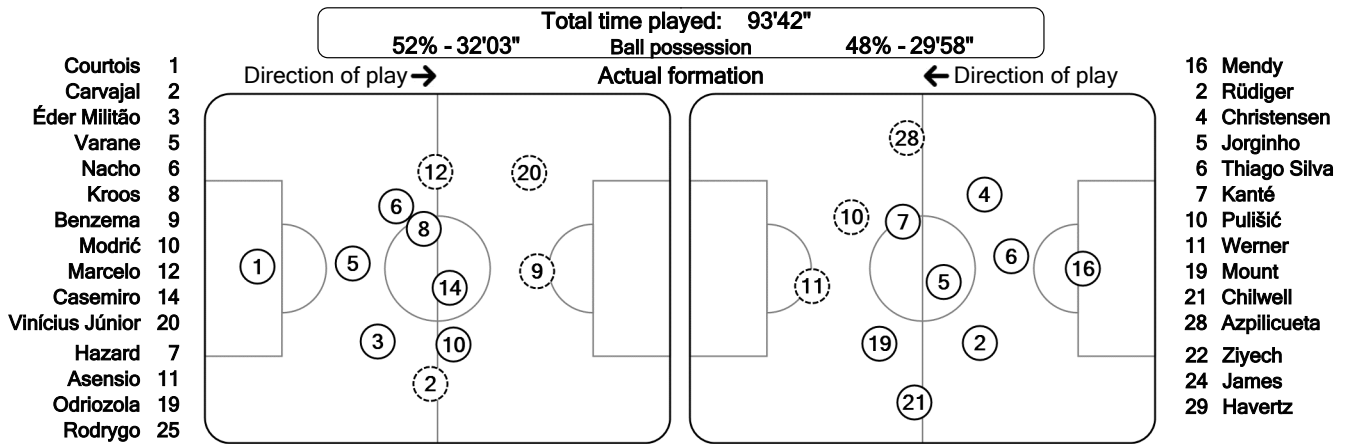

UEFA CHAMPIONS LEAGUE

Tactical Line-ups: full time

Semi-finals 1st leg - Tuesday 27 April 2021

Estadio Alfredo Di Stefano - Madrid

Real Madrid CF 1 - 1 Chelsea FC

66' (in) 7 Hazard / (out) 20 Vinicius Júnior
77' (in) 19 Odriozola / (out) 2 Carvajal
77' (in) 11 Asensio / (out) 12 Marcelo
90+2' (in) 25 Rodrygo / (out) 9 Benzema

66' (in) 22 Ziyech / (out) 10 Pulišić
66' (in) 29 Havertz / (out) 11 Werner
66' (in) 24 James / (out) 28 Azpilicueta

Legend: Did not play the entire match, Substitution, Sent off

00:15:56CET 28 Apr 2021